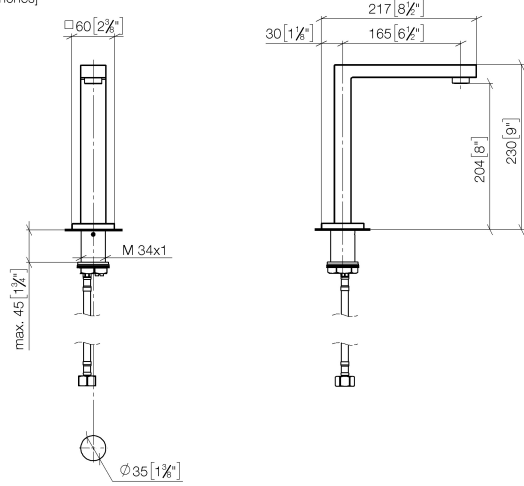

### Recommended miscellaneous

**Extension for Touchfree 500 mm -** 12 765 970 90

**SYMETRICS eSET Touchfree Basin mixer without pop-up waste without temperature setting - Chrome**

ST 010 107 5080  
mm [inches]

## SYMETRICS eSET Touchfree Basin mixer without pop-up waste without temperature setting - Chrome

---

ST 010 107 5980

- 165mm projection
- fixed spout
- circular, air-enriched flow
- height of mixer 230 mm
- height up to aerator 205 mm
- hole diameter 35 mm
- rosette 60 x 60 mm
- 2x screw-in M 10 x 1 pressure hose, leak-tested
- 1/2" connection
- max. flow 7 l/min
- lead-free

## SYMETRICS eSET Touchfree Basin mixer without pop-up waste without temperature setting - Chrome

---

ST 010 107 5980

**SYMETRICS eSET Touchfree Basin mixer without pop-up waste without temperature setting - Chrome**

ST 010 107 5080  
mm [inches]

**Flow rate chart**

**Certificates**

ETA\_18519.

LGA\_18651.

SYMETRICS eSET Touchfree Basin mixer without pop-up waste without  
temperature setting - Chrome

ST 010 107 5980