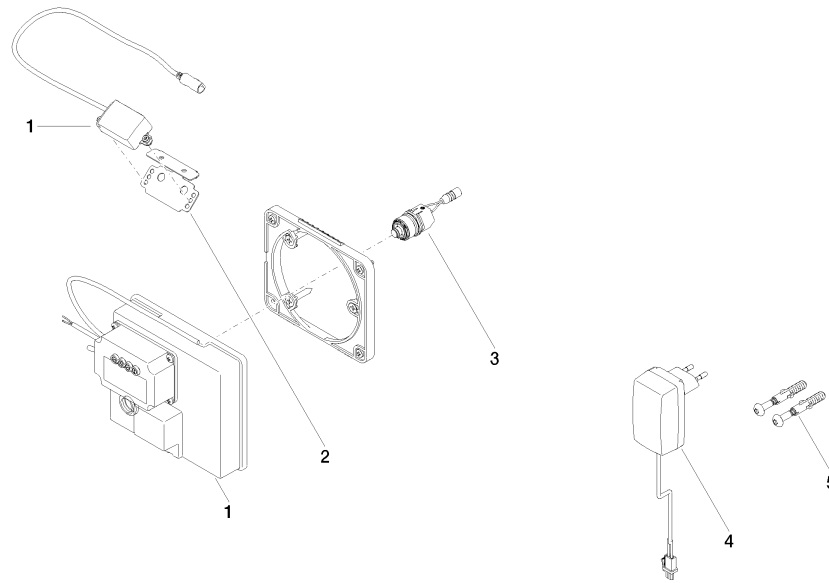

SYMETRICS eSET Touchfree Basin mixer without pop-up waste without temperature setting - Chrome

ST 010 107 5980

Spare parts list

No.	Item Number	Name	Quantity used	Delivery time
1	90 10 01 177 00 90	electronic accessories	1	2
2	90 17 20 199 00 90	holder	1	2
3	04 30 50 079 00 90	valve	1	2
4	04 10 01 050 00 90	power supply	1	60
5	04 30 31 024 01 90	fixing set	1	2