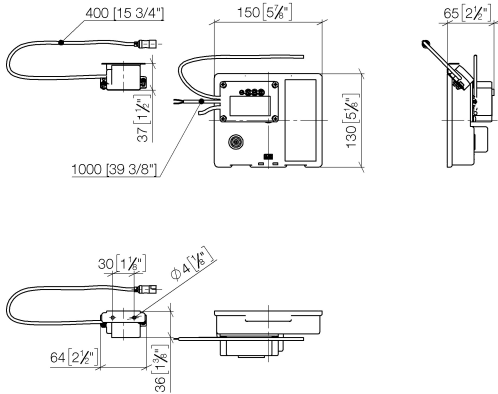

### Required miscellaneous

**eSET Touchfree Basin mixer without temperature setting for combining with wall-mounted fittings -**

35 743 970 90

- min. recess depth 90 mm
- max. recess depth 125 mm

### Recommended miscellaneous

**Extension for Touchfree 500 mm -** 12 765 970 90

**SYMETRICS eSET Touchfree Basin mixer without pop-up waste without temperature setting - Chrome**

ST 010 107 5080  
mm [inches]

## SYMETRICS eSET Touchfree Basin mixer without pop-up waste without temperature setting - Chrome

---

ST 010 107 5980

- 165mm projection
- fixed spout
- circular, air-enriched flow
- height of mixer 230 mm
- height up to aerator 205 mm
- hole diameter 35 mm
- rosette 60 x 60 mm
- 2x screw-in M 10 x 1 pressure hose, leak-tested
- 1/2" connection
- max. flow 7 l/min
- lead-free