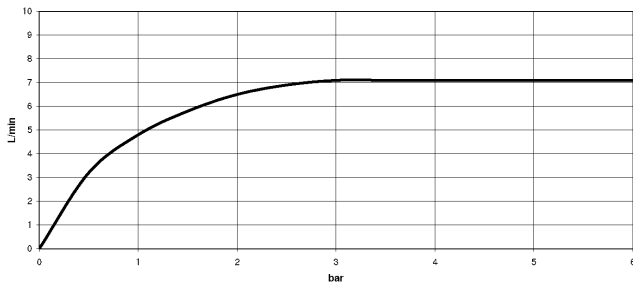

## SYMETRICS eSET Touchfree Basin mixer without pop-up waste without temperature setting - Chrome

---

ST 010 107 5980

- 165mm projection
- fixed spout
- circular, air-enriched flow
- height of mixer 230 mm
- height up to aerator 205 mm
- hole diameter 35 mm
- rosette 60 x 60 mm
- 2x screw-in M 10 x 1 pressure hose, leak-tested
- 1/2" connection
- max. flow 7 l/min
- lead-free

## SYMETRICS eSET Touchfree Basin mixer without pop-up waste without temperature setting - Chrome

---

ST 010 107 5980

**SYMETRICS eSET Touchfree Basin mixer without pop-up waste without temperature setting - Chrome**

ST 010 107 5080  
mm [inches]

**Flow rate chart**

**Certificates**

ETA\_18519.

LGA\_18651.

SYMETRICS eSET Touchfree Basin mixer without pop-up waste without  
temperature setting - Chrome

ST 010 107 5980